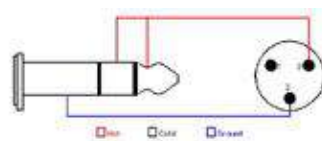

3.5mm TRS TO XLR3M