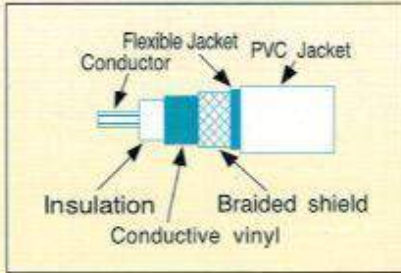

NEW 98

Hot Line Guitar CABLE

Hot Line GUITAR CABLE

BEING BASED ON KNOW-HOW FOR 15 YEARS, WE PRODUCE THE FIRST STRONG CABLE IN THE WORLD, TRANSMITTING PERFECTLY BY 100% THE ELECTRICAL SOUND SIGNAL OF ELECTRIC GUITAR.

Hot Line GUITAR CABLE CAN MAKE GUITAR PLAYER SATISFY PERFECTLY IN ANY OTHER OUTSIDE CONDITIONS. ALSO WE WARRANT THE EXCELLENCE OF THE QUALITY FOR 7 YEARS.

FEATURES :

1) AS THE PLUG IS DESIGNED WITH SPECIFIC SHIELD. IT PREVENT FROM OUTSIDE NOISE AND SHOCK.
2) AS THE PLUG IS GOLD PLATED(24K), IT MINIMIZE THE RESISTANCE OF ELECTRICAL CONTACT.
3) AS THE WIRE HAVE SPECIFIC DESIGN AND CUTTING OFF THE NOISE AND HUM BY 100%, THE SIGNAL OF ELECTRIC GUITAR CAN BE TRANSMITTED PERFECTLY INTO AMPLIFIER.
4) AS THE OUTJACKET MATERIAL OF CABLE IS USED SPECIAL RUBBER, IT ACCLIMATE TO THE VARIATION OF OUTSIDE TEMPERATURE AND PREVENT THE TANGLE OF CABLE.

MODEL

- HOT-0.3 SS (0.3m)
- HOT-6.0 SS (6.0m)
- HOT-7.5 SS (7.5m)

- HOT-0.3 SL (0.3m)
- HOT-6.0 SL (6.0m)
- HOT-7.5 SL (7.5m)

- HOT-0.3 LL (0.3m)
- HOT-6.0 LL (6.0m)
- HOT-7.5 LL (7.5m)

LEEM PRODUCTS CO., LTD.

HEAD OFFICE & : 118B-6L NAMDONG INDUSTRIAL AREA,
FACTORY ADD : 688-14, KOJAN-DONG, NAMDONG-KU,
INCHON, KOREA

TELEPHONE : 82-32-816-7100

FAX : 82-32-816-7108

E-MAIL : leem@soback.kornel.nm.kr

<http://soback.kornel.nm.kr/~leem/>