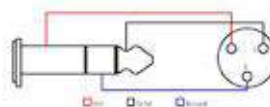

XLR3F TO 3.5mm TRS

This cable is designed to connect a microphone with an XLR output to a mini stereo phone input. It is ideal for connecting a pro mic to a DV camera or portable audio recorder.

MODEL	LENGTH	Preis in CHF
MFS-110	3M	5.75